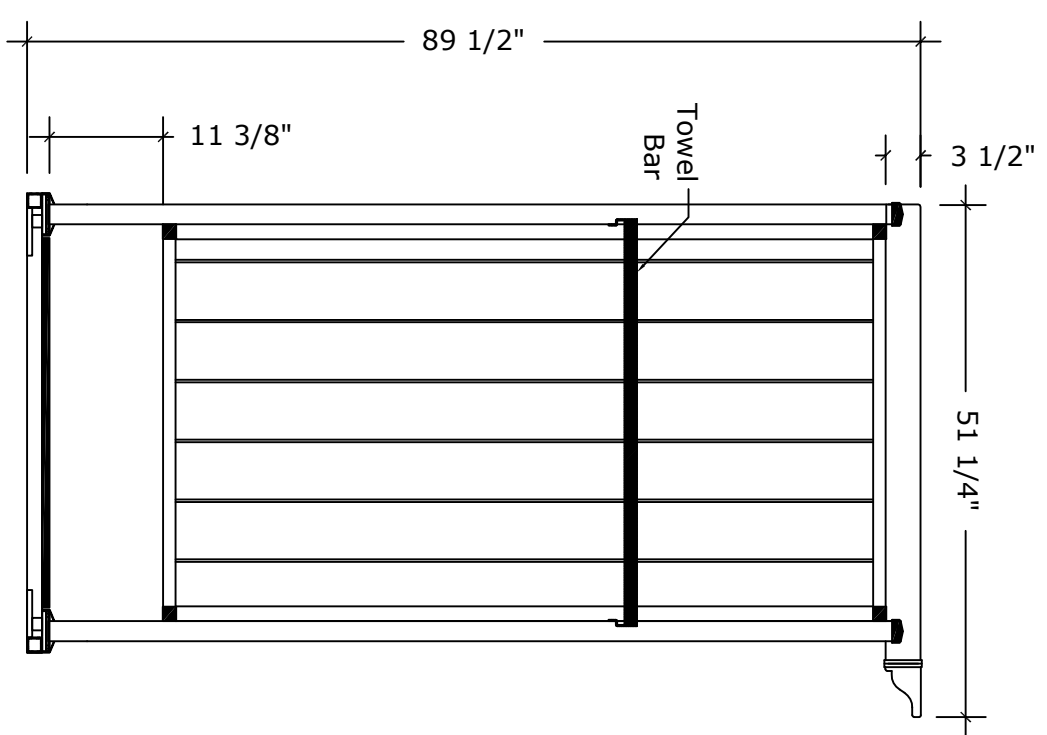

Typical Single Frame with Decking
N.T.S.

Single Model Top View
N.T.S.

Single Model Top Left Side View
N.T.S.

Single Model Elevation
N.T.S.

Single Model Side Elevation
N.T.S.

Model SSE-2 (46")
View of Layout