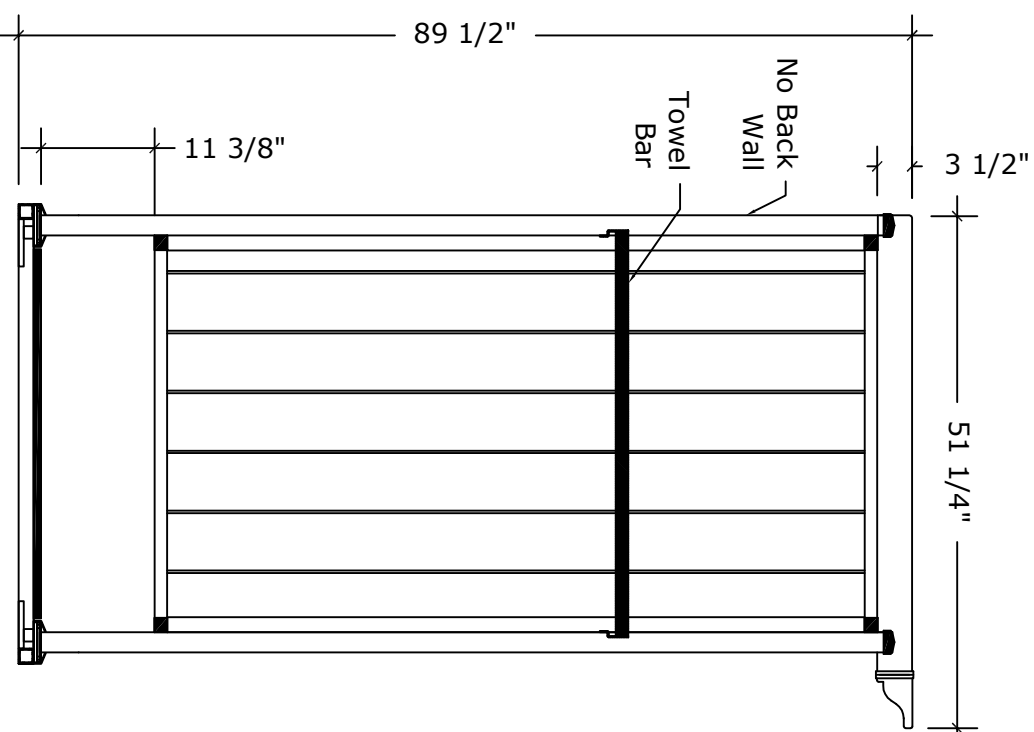

Typical Single Frame with Decking

N.T.S.

Single Model Top View

N.T.S.

Single Model Top Left Side View

N.T.S.

(NO BACK WALL)

Model SSE-1 (46")
View of Layout

Single Model Elevation

N.T.S.

Single Model Side Elevation

N.T.S.

Serenity Enclosures