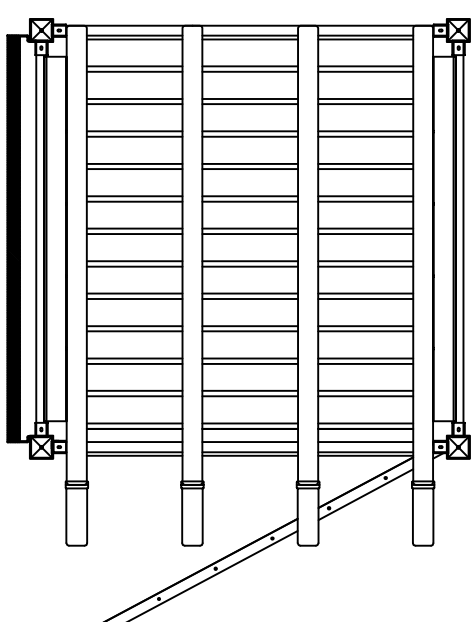

Typical Single Frame with Decking

N.T.S.

Single Model Top View

N.T.S.

Single Model Top Left Side View

N.T.S.

(NO BACK WALL)

Model SSE-1 (46")
View of Layout

Single Model Elevation

N.T.S.

Single Model Side Elevation

N.T.S.

Serenity Enclosures